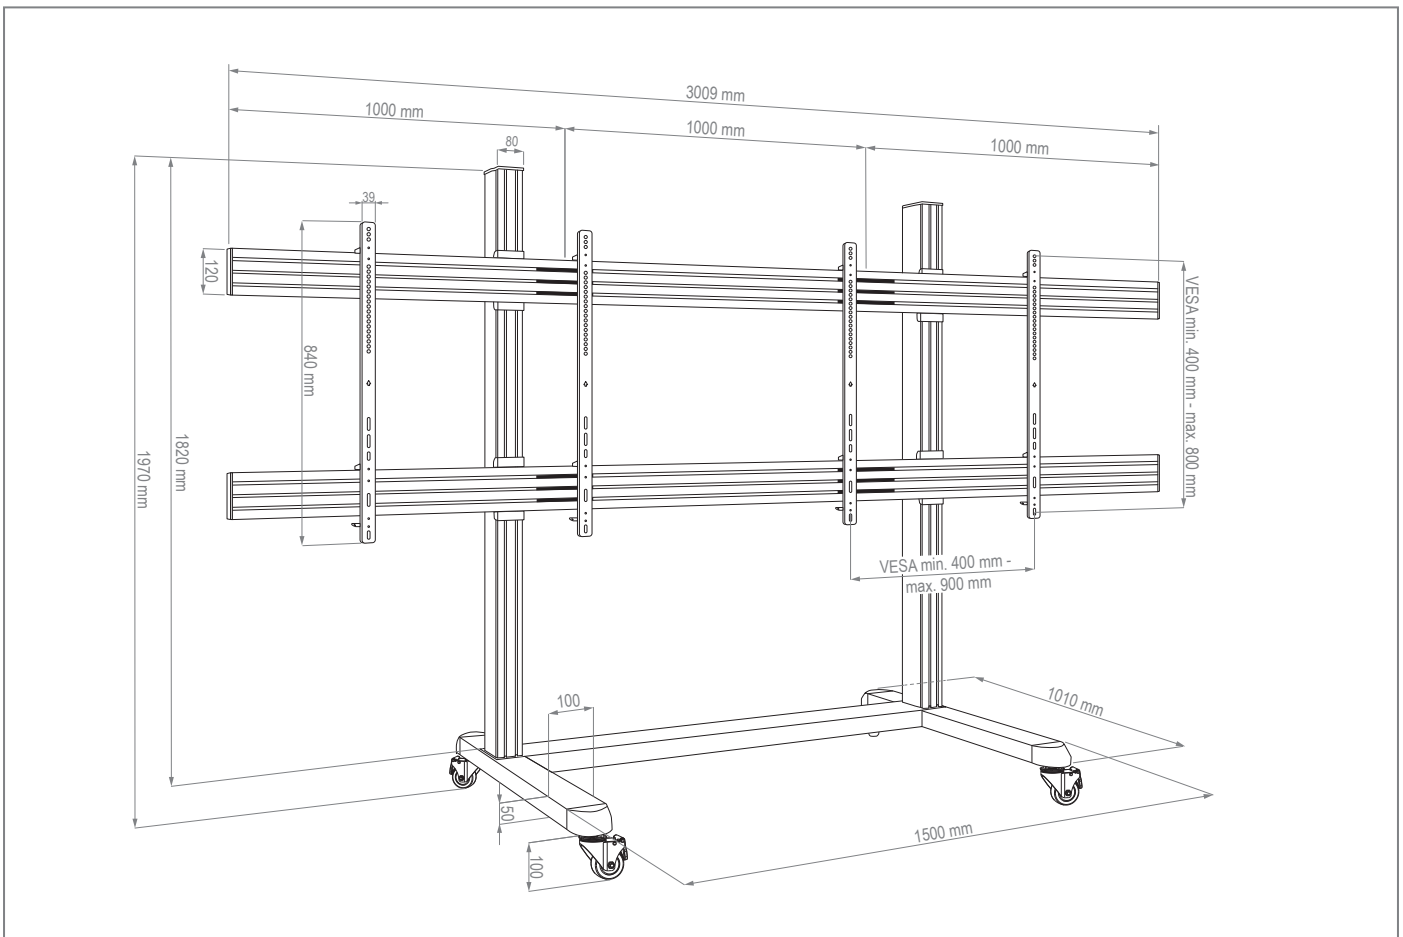

CPS MOBILE STAND 2x 75 - 86" comPROnents® complete solution

Item no.: 3327

The CPS Mobile Stand 2x 75 - 86" is a mobile stand system for two screens with a screen diagonal between 75 - 86" | 191 - 218 cm, which can be placed side-by-side.

The VESA standard is used from min. 400 mm horizontally up to max. 900 mm and vertically from min. 400 mm up to max. 800 mm. The fixed VESA arms can be optionally secured with a padlock.

The castors allow to move the system flexibly and fix it securely with the locking brakes.

The rails are height-adjustable along the aluminium pillars and thus offer very flexible mounting options, adapted to the respective situation in the room.

Cables are routed along the rear side of the rails and pillars by means of cable clips and thus remain out of sight.

CPS MOBILE STAND 2x 75 - 86“

comPROnents® complete solution

Item no.: 3327

- for 2 screens „side-by-side“
- 2x 75 - 86“ | 191 - 218 cm
- VESA horizontal min. 400 - max. 900 mm
VESA vertical min. 400 - max. 800 mm
- Castors with locking brake
- Cable management along the column and rails
- Rails height adjustable along the Alu Pillars (Tool needed)
- impact and scratch resistant powder coating
- Colour: black
- 70 kg max. load per screen
- combinable & expandable with comPROnents® series