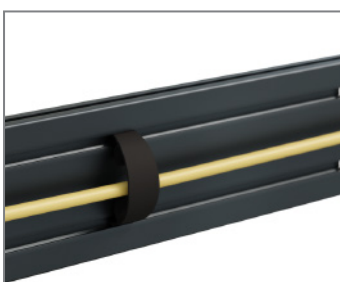

The VESA standard is used from min. 400 mm horizontally up to max. 900 mm and vertically from min. 400 mm up to max. 800 mm. The fixed VESA arms can be optionally secured with a padlock.

The castors allow to move the system flexibly and fix it securely with the locking brakes.

The rails are height-adjustable along the aluminium pillars and thus offer very flexible mounting options, adapted to the respective situation in the room.

Cables are routed along the rear side of the rails and pillars by means of cable clips and thus remain out of sight.

CPS MOBILE STAND 2x 75 - 86“

comPROnents® complete solution

Item no.: 3327

- for 2 screens „side-by-side“
- 2x 75 - 86“ | 191 - 218 cm
- VESA horizontal min. 400 - max. 900 mm
VESA vertical min. 400 - max. 800 mm
- Castors with locking brake
- Cable management along the column and rails
- Rails height adjustable along the Alu Pillars (Tool needed)
- impact and scratch resistant powder coating
- Colour: black
- 70 kg max. load per screen
- combinable & expandable with comPROnents® series